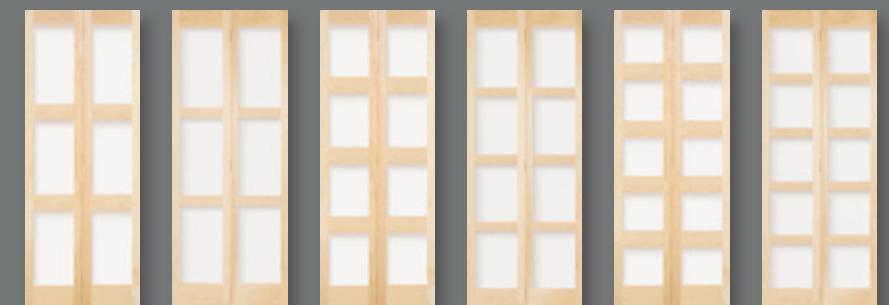

803HP 20" - 36"   803LP 20" - 36"   804HP 20" - 36"   804LP 20" - 36"   805HP 20" - 36"   805LP 20" - 36"