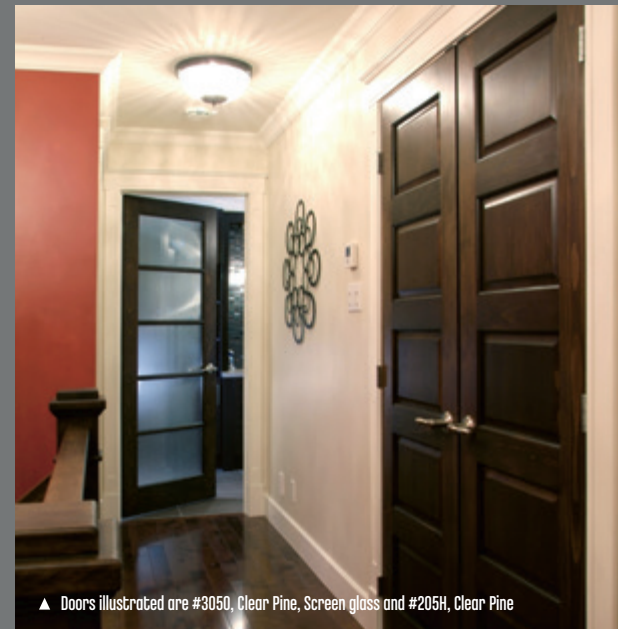

Colonial Panel door

Our panel door selection coordinates with century-old styles as well as today's new trends. We offer raised panel doors featuring panels in two standard thicknesses, 5/8" or 1 1/8", for added definition.

Wood species available

Birch, Clear Pine, Knotty Pine, Maple, Oak, White Primed
Doors shown in Oak.

Standard measurements

Thickness: 1 3/8" (35 mm)
Width: 16" to 36" (406 to 914 mm)
Height: 80" (2,032 mm)

*Doors available with 1 1/8" panels in Clear Pine and Knotty Pine only

▲ Doors illustrated are #3050, Clear Pine, Screen glass and #205H, Clear Pine