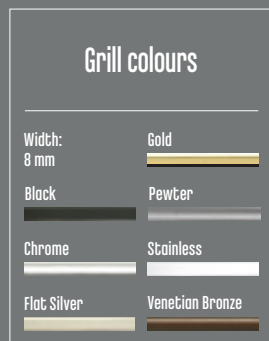

Standard measurements

Thickness: 1 3/8" (35 mm)
Width: 20" to 36" (508 to 914 mm)
Height: 79" (2,007 mm)