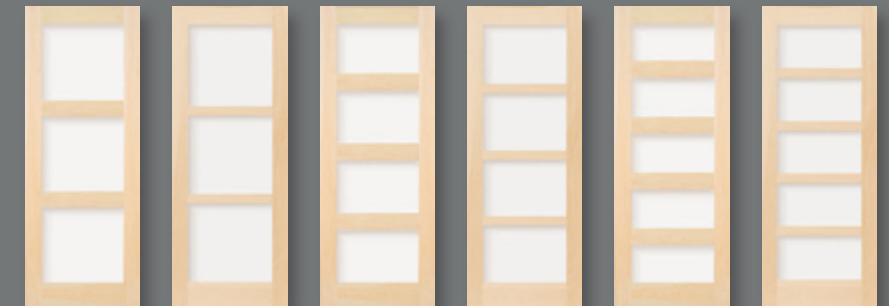

Standard measurements

Thickness:
1 3/8" (35 mm)
Width:
16" to 36" (406 to 914 mm)
Height:
80" (2,032 mm)

803H 16" - 36"   803L 16" - 36"   804H 16" - 36"   804L 16" - 36"   805H 16" - 36"   805L 16" - 36"

Bifold french door

Wood species available

Birch, Clear Pine, Maple,
Oak, White Primed
Doors shown in Clear Pine.

Standard measurements

Thickness:
1 3/8" (35 mm)
Width:
20" to 36" (508 to 914 mm)
Height:
79" (2,007 mm)