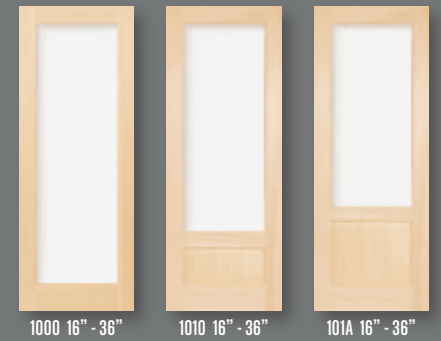

Colonial One-lite frame door

To brighten a room with natural light, choose a one-lite door. With many options to choose from, you will find a door and glass style to complement your room's décor with depth and brilliance.