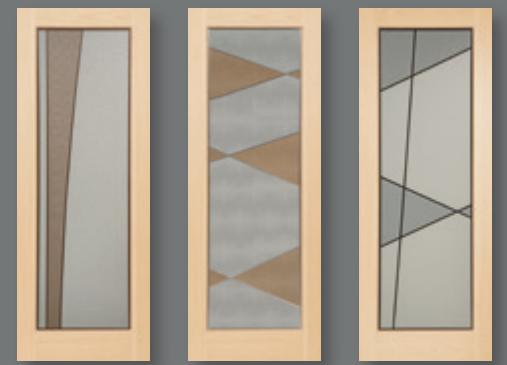

Jean-Claude Poitras
Jean-Claude Poitras
 Designer

Wood species available
 Birch, Clear Pine, Knotty Pine,
 Maple, Oak, White Primed
 Doors shown in Clear Pine.

Standard measurements
 Thickness: 1 3/8" (35 mm)
 Width: 16" to 36" (406 to 914 mm)
 Height: 80" (2,032 mm)

Glass designs may vary depending on door width.
 Please visit our website to view design
 and width variations.

BOLERO 16" - 36" CHA CHA 16" - 36" CUMBIA 16" - 36"

FLAMENCO 16" - 36" JAVA 16" - 36" LAMBADA 16" - 36"