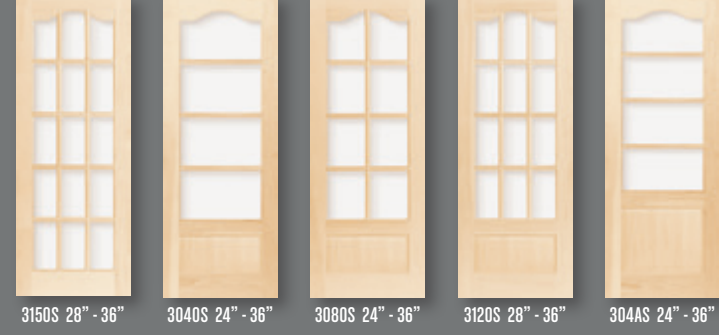

Doors shown in Clear Pine.

Standard measurements

Thickness:

1 3/8" (35 mm)

Width:

16" to 36" (406 to 914 mm)

Height:

80" (2,032 mm)

▲ Door illustrated is #3040C, Clear Pine, Satin White glass

Colonial Panel door

Our panel door selection coordinates with century-old styles as well as today's new trends. We offer raised panel doors featuring panels in two standard thicknesses, 5/8" or 1 1/8", for added definition.