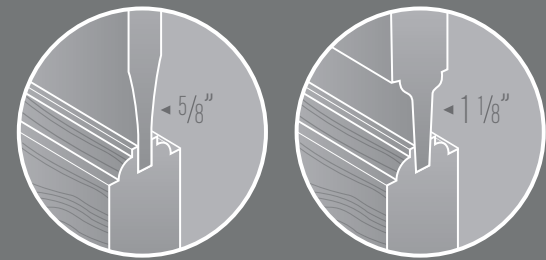

Colonial Panel door

Our panel door selection coordinates with century-old styles as well as today's new trends. We offer raised panel doors featuring panels in two standard thicknesses, 5/8" or 1 1/8", for added definition.

Wood species available

Birch, Clear Pine, Knotty Pine, Maple, Oak, White Primed
Doors shown in Oak.

Standard measurements

Thickness: 1 3/8" (35 mm)
Width: 16" to 36" (406 to 914 mm)
Height: 80" (2,032 mm)

*Doors available with 1 1/8" panels in Clear Pine and Knotty Pine only

▲ Doors illustrated are #3050, Clear Pine, Screen glass and #205H, Clear Pine