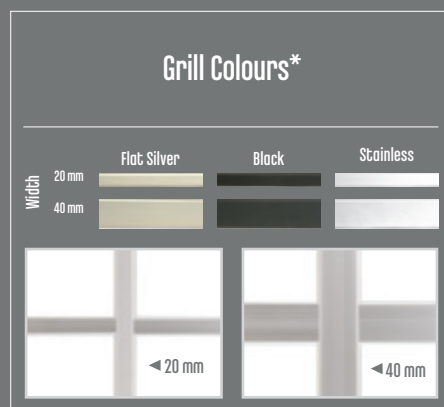

Standard measurements

Thickness: 1 3/8" (35 mm)
Width: 20" to 36" (508 to 914 mm)
Height: 79" (2,007 mm)