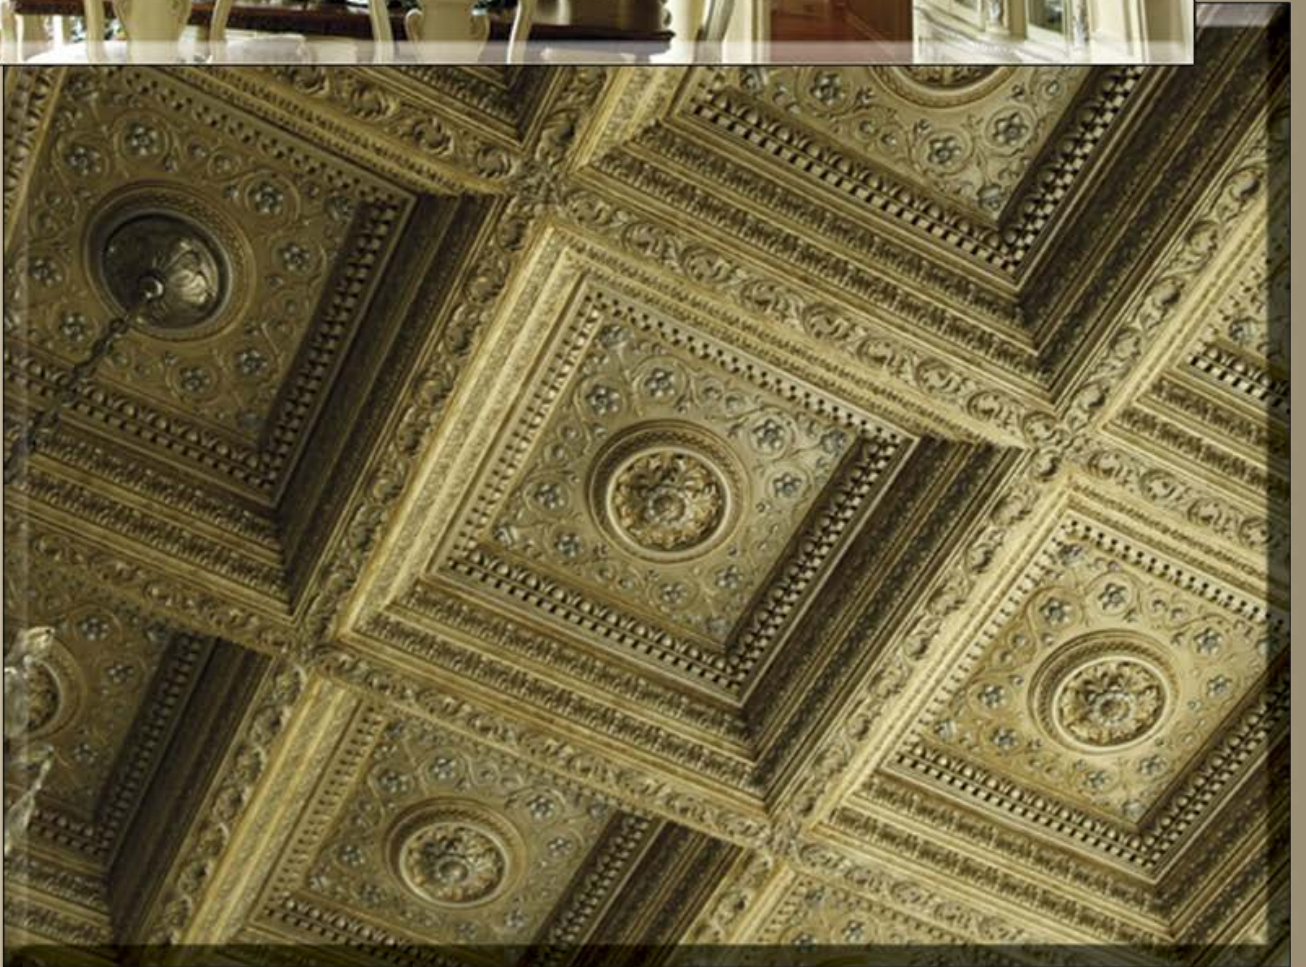

S & S CUSTOM WOOD MOLDINGS

*American Manufacturer of Fine
Hardwood Products Since 1980*

MON ERE

1-800-497-4376

Mon Eré Crown

M2-1

1" x 4 1/2"

M2-131