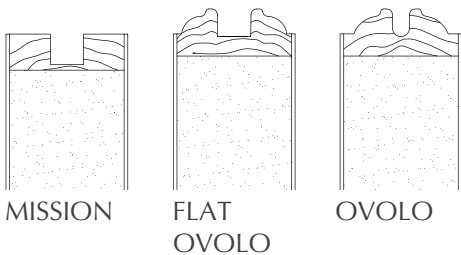

Laundry

Pantry

Wine

Prairie V-Grooved

15-Lite V-Grooved

Custom Etching

CUSTOM GLASS
1/2 Lite +
96" w/o panel

It's all in the details

For the finishing touches...

Pick and choose the final details to make your door unique.

Sticking Profiles

Choose the profile that frames your panel and give your door an edge.

Door Panels

The design of a door's panel adds a level of detail & polish to the overall feel of the door.