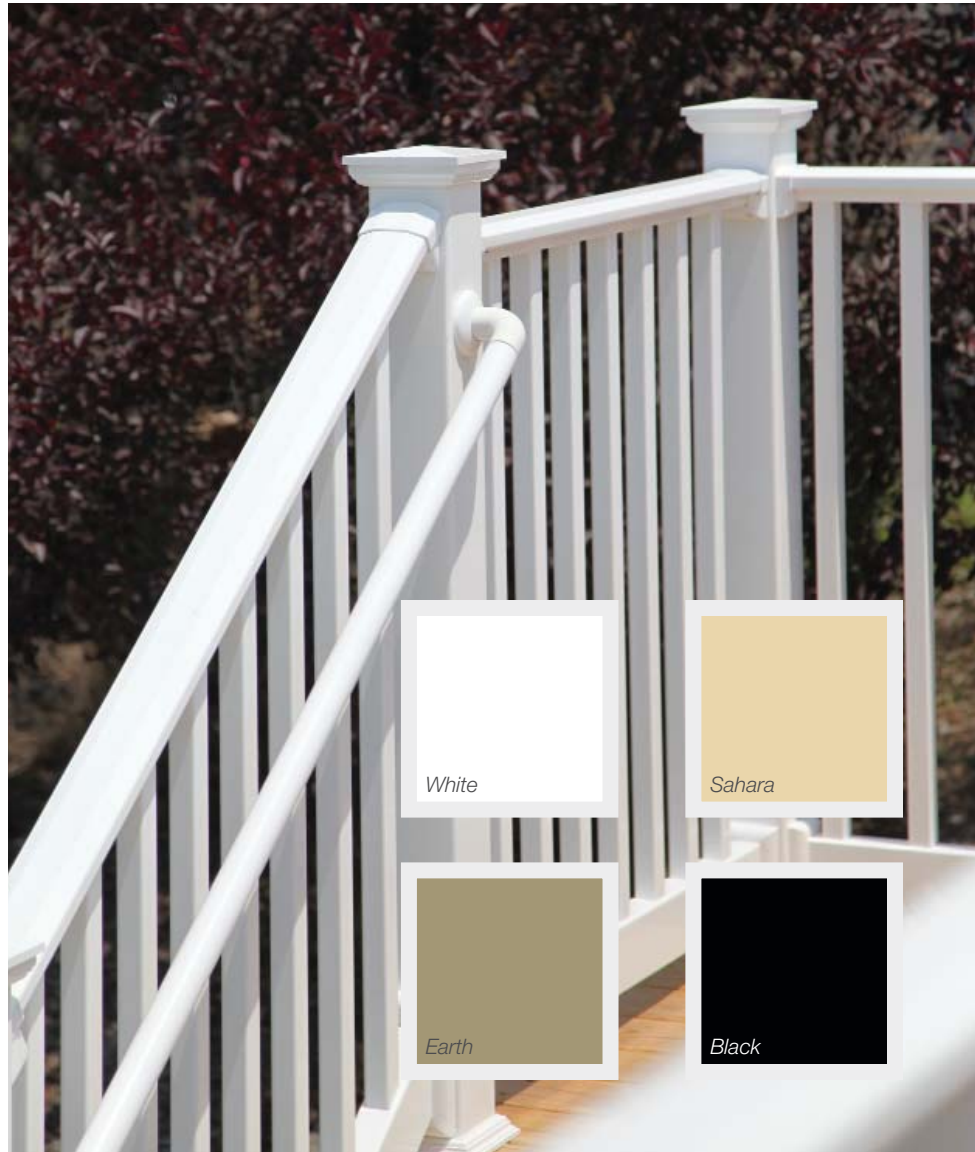

VINYL HAND RAIL™

“

It is an excellent product, with quality in

design

and I couldn't be more satisfied with the results.

– Tom, Homeowner, MD

White

Sahara