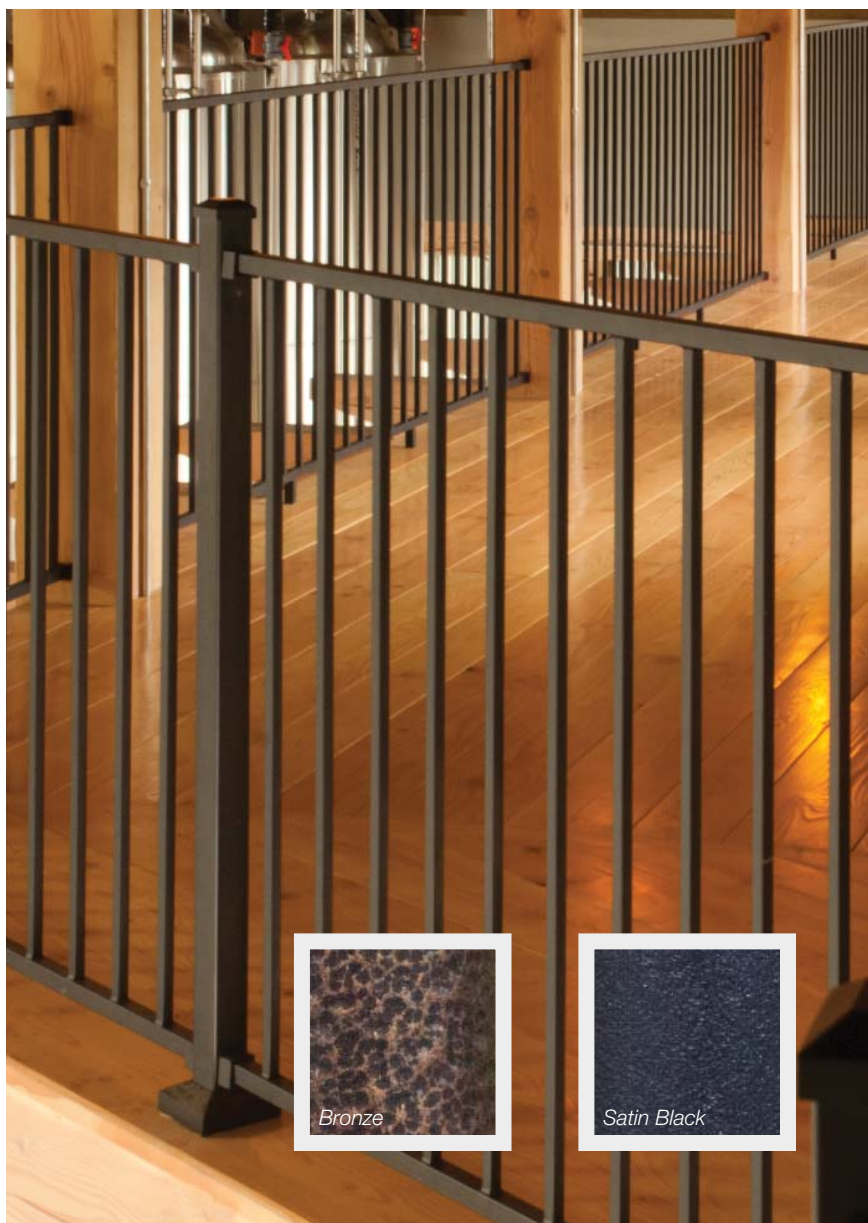

Bronze

Satin Black