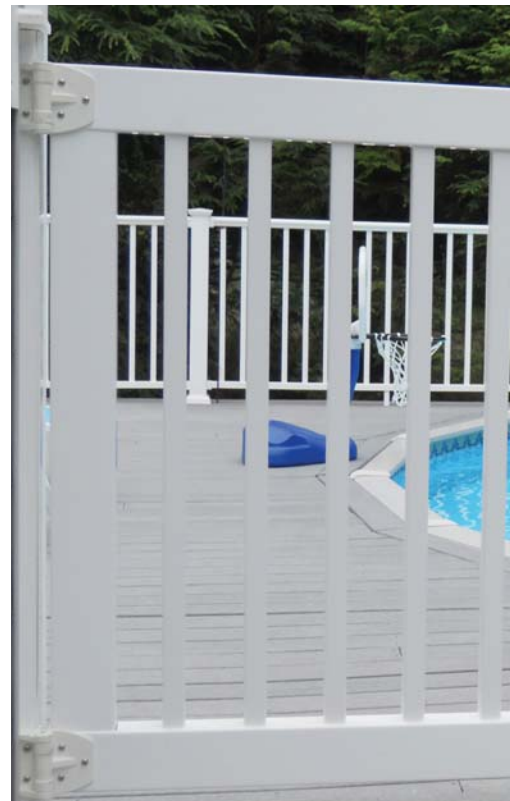

CROSSOVER PRODUCT™

“ We want to thank
Railing Dynamics for a

fine quality

product. Thanks again.

– Dave & Linda, Homeowners, PA